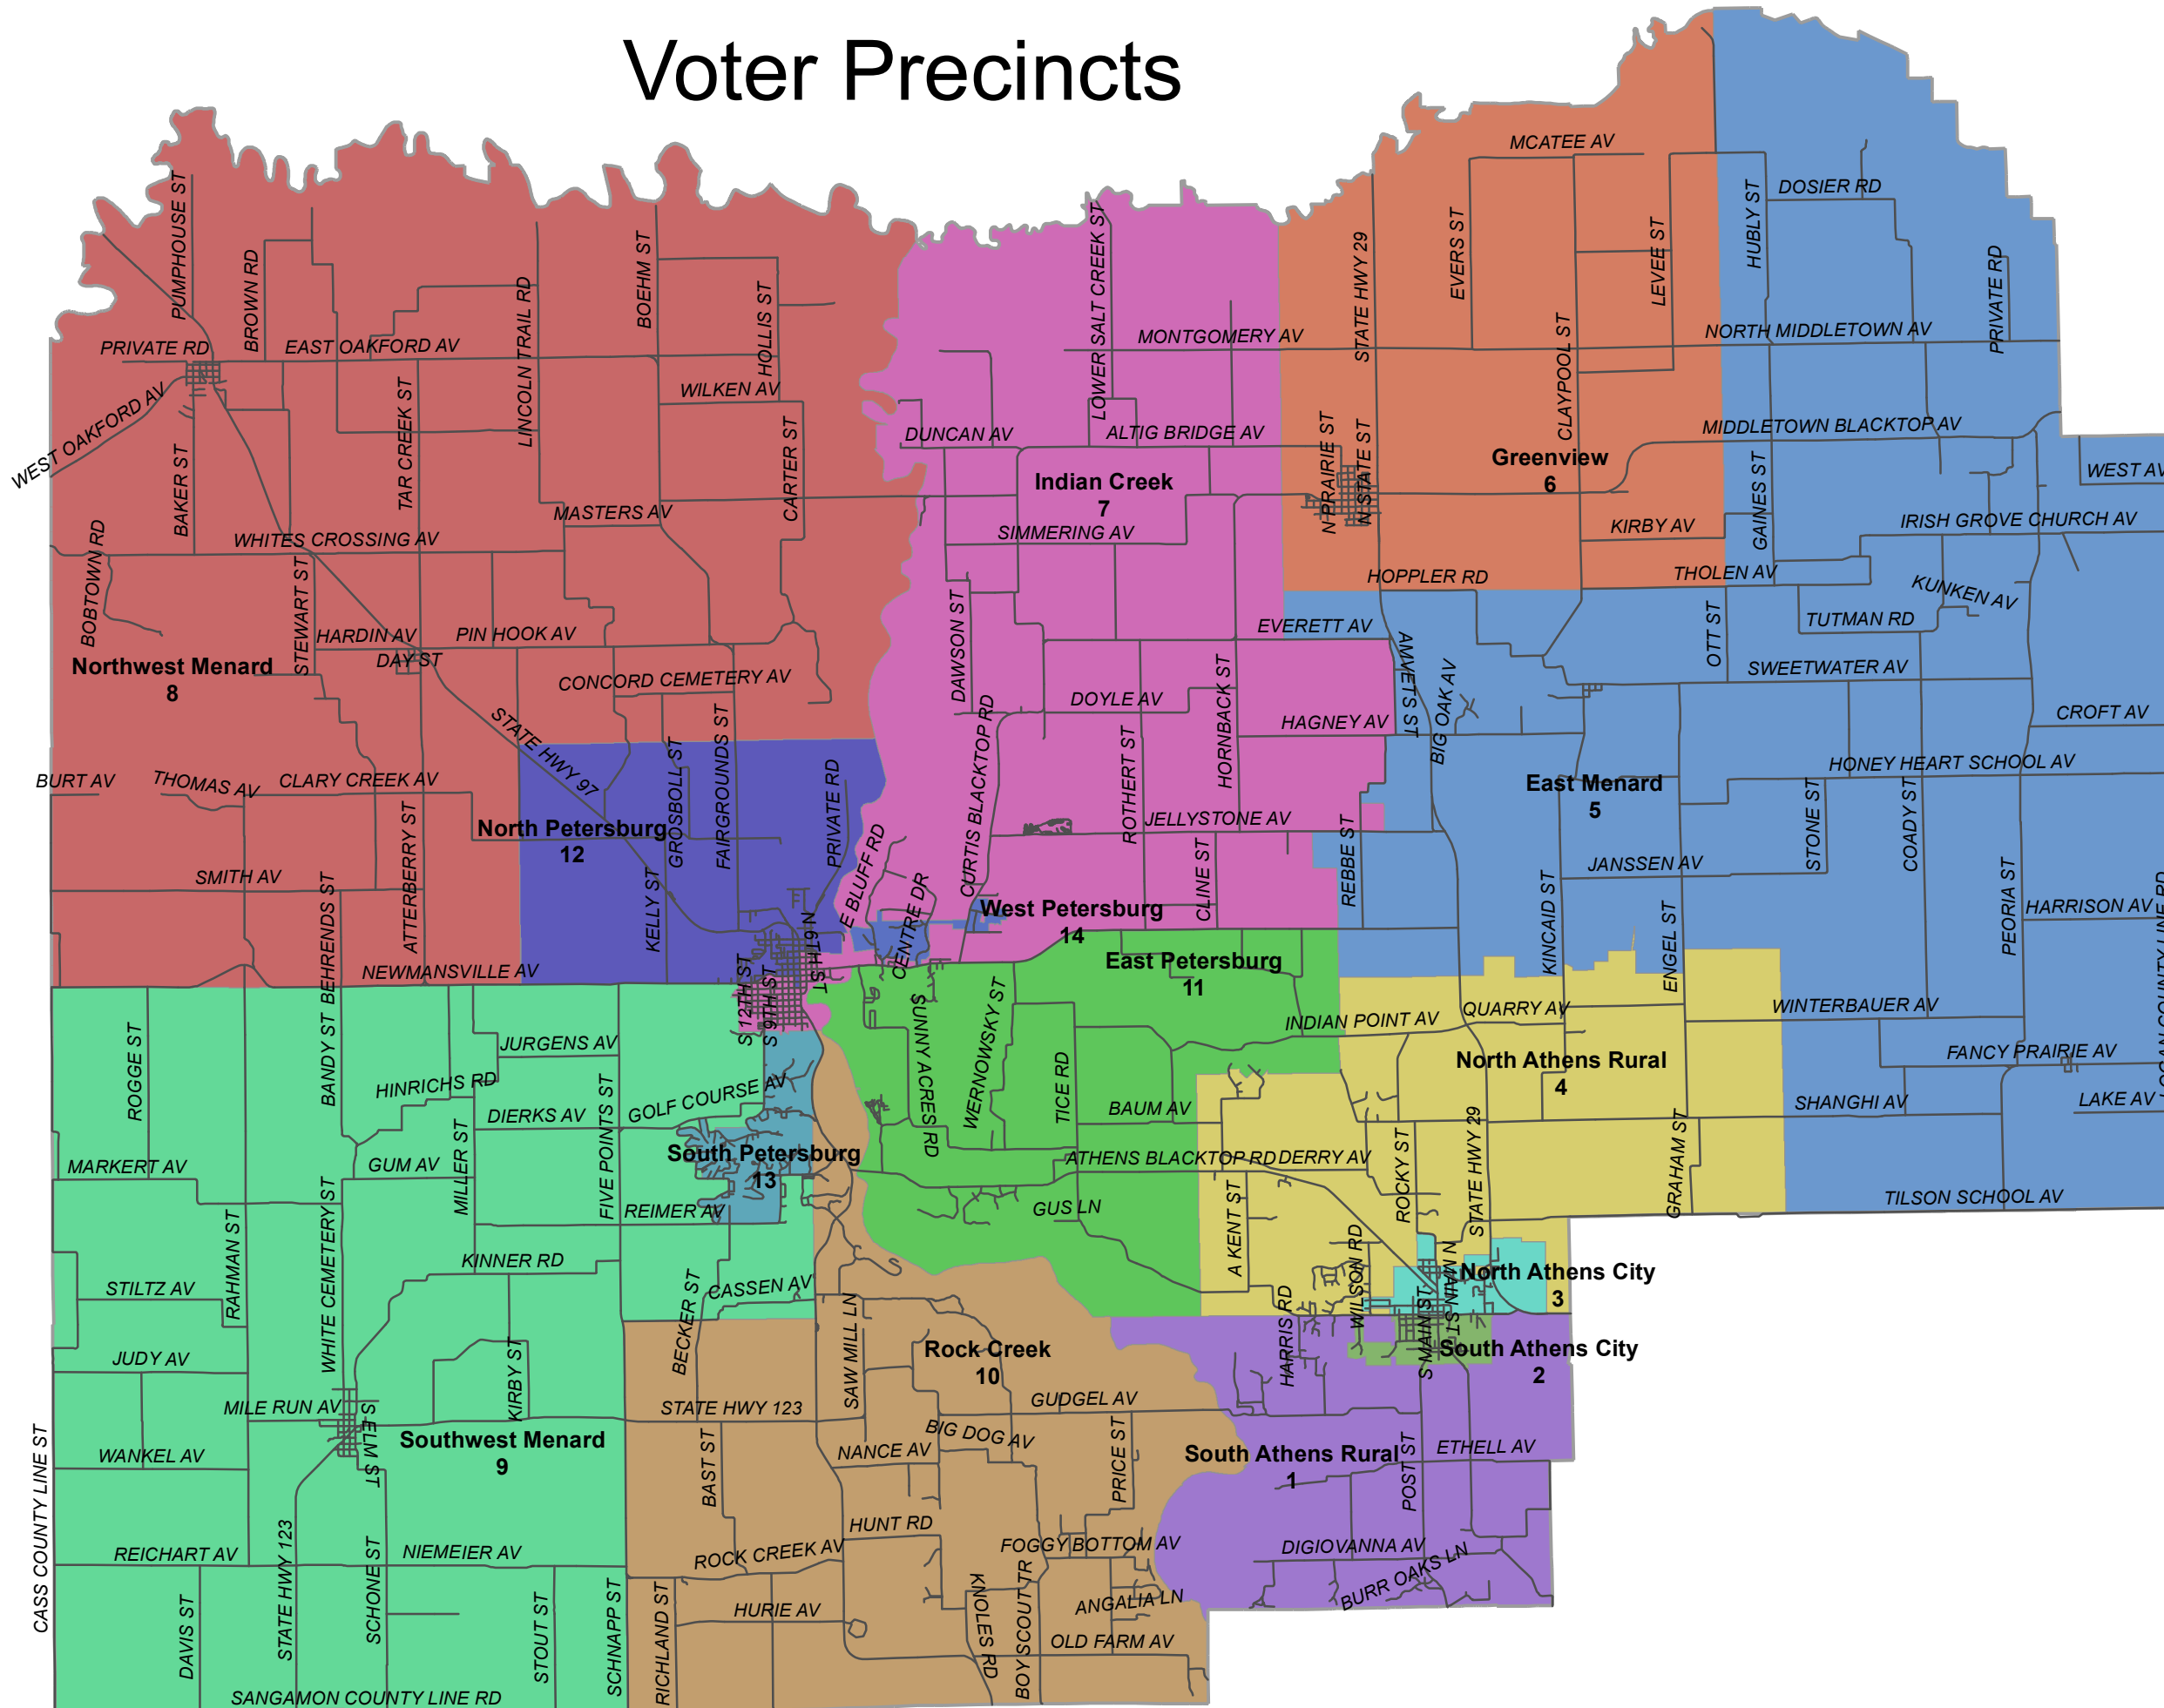

# Voter Precincts

**Voter Precinct Name**

- East Menard
- East Petersburg
- Greenview
- Indian Creek
- North Athens City
- North Athens Rural
- North Petersburg
- Northwest Menard
- Rock Creek
- South Athens City
- South Athens Rural
- South Petersburg
- Southwest Menard
- West Petersburg